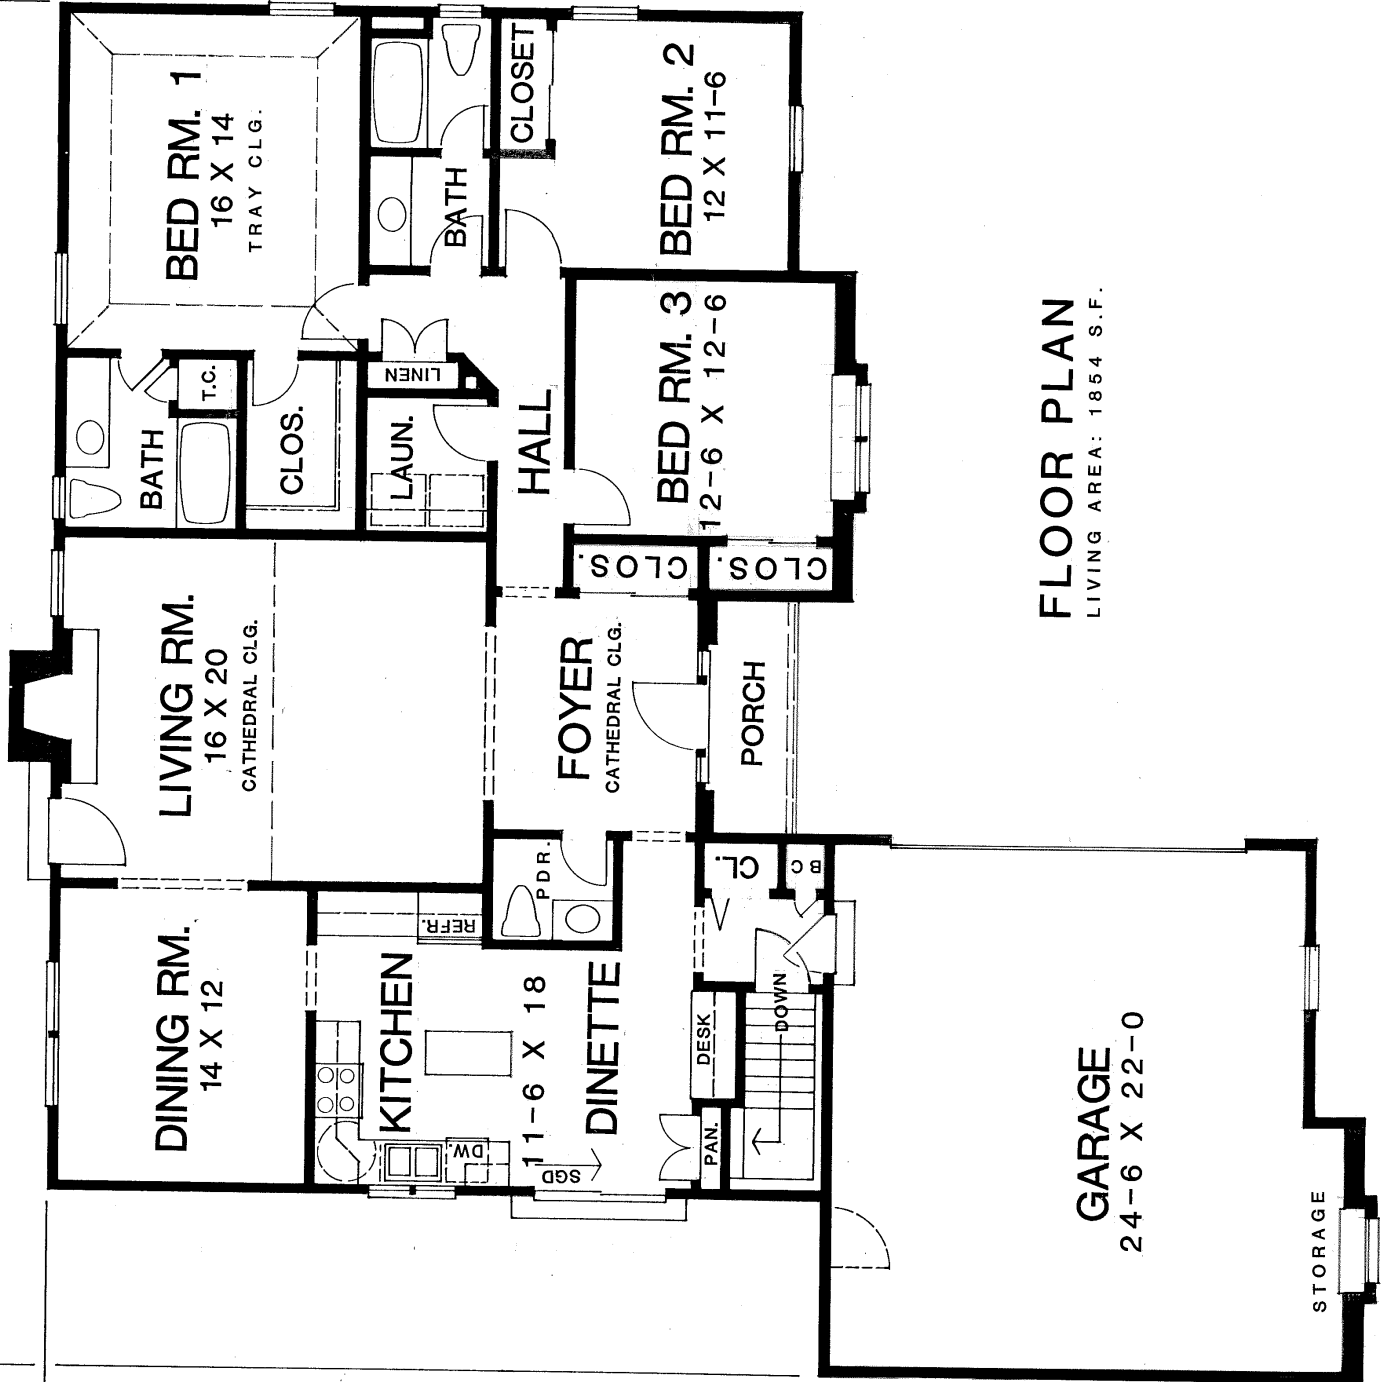

62-0

0-09

FLOOR PLAN
 LIVING AREA: 1854 S.F.

CARINI ENGINEERING DESIGNS, P.C. <small>8000 Parkside Parkway, P.O. Box 160 Fairport, New York 14450-3303 (607) 223-6420</small>	Plan No.
	DS 2239